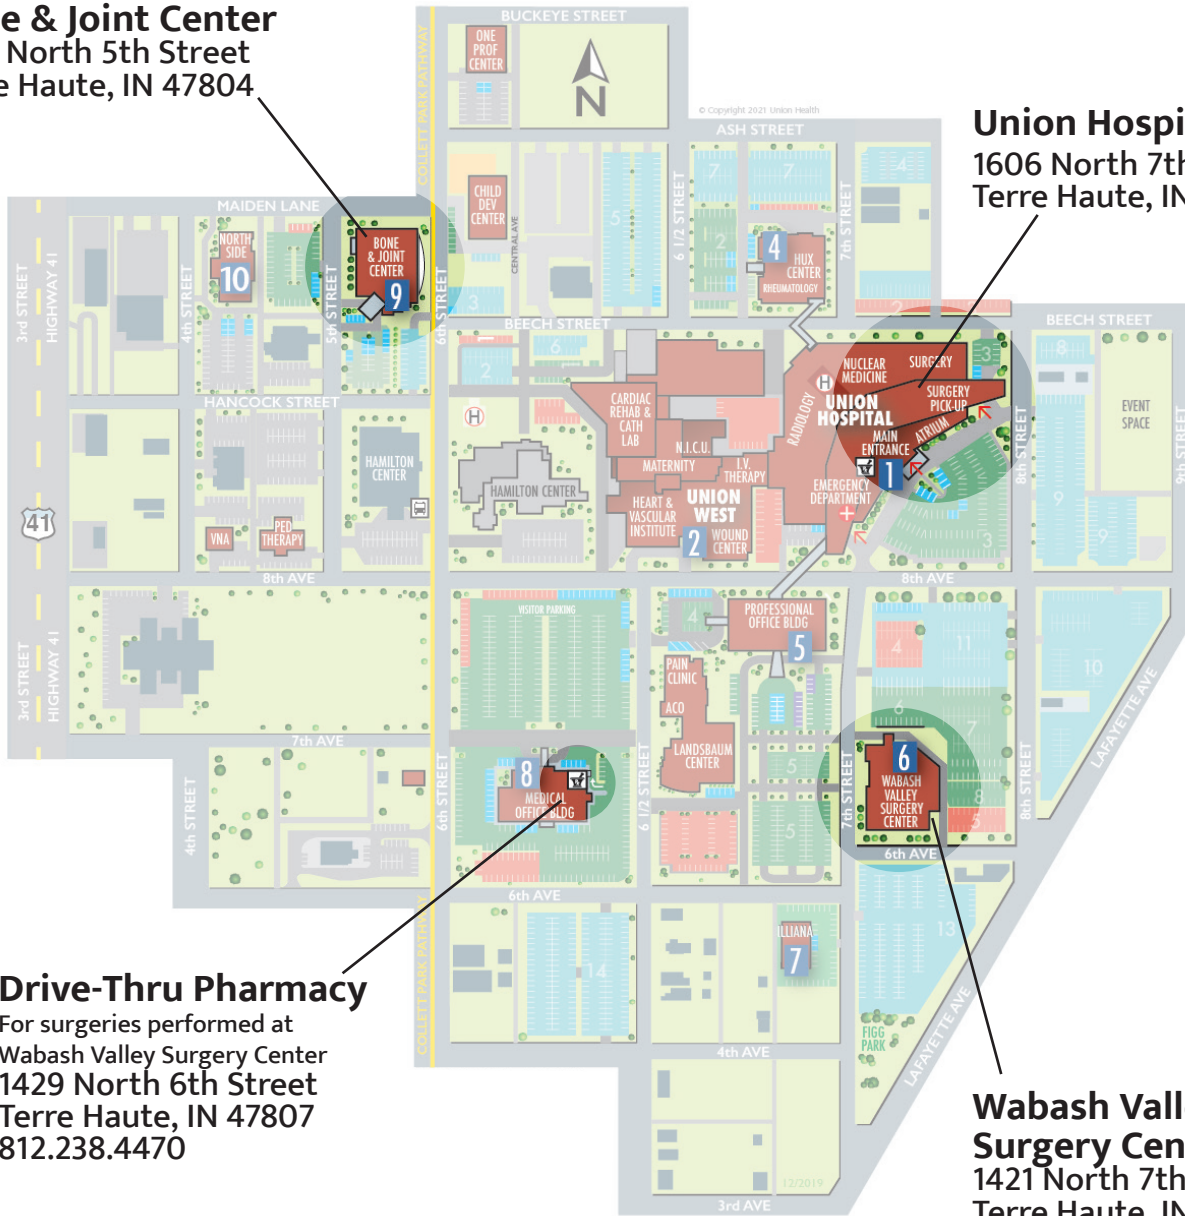

Campus Map

Bone & Joint Center
1725 North 5th Street
Terre Haute, IN 47804

Union Hospital
1606 North 7th Street
Terre Haute, IN 47804

Drive-Thru Pharmacy
For surgeries performed at
Wabash Valley Surgery Center
1429 North 6th Street
Terre Haute, IN 47807
812.238.4470

**Wabash Valley
Surgery Center**
1421 North 7th Street
Terre Haute, IN 47807