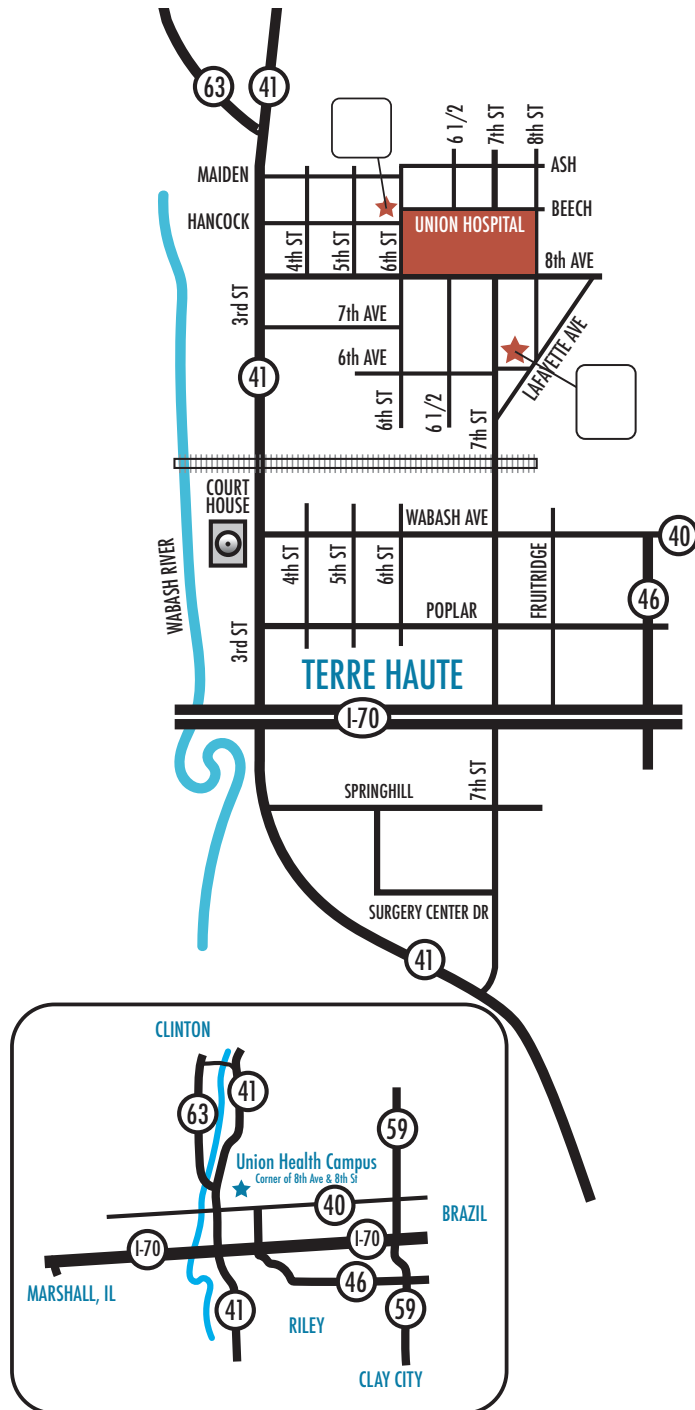

DRIVING TO THE UNION HEALTH CAMPUS

From North

Travel south on US-41
Turn left on 8th Avenue
Continue ¼ mile
See directional signs on Union Health campus

From South

Travel north on US-41
Turn right on 8th Avenue
Continue ¼ mile
See directional signs on Union Health campus

From East (I-70)

Travel west on I-70
Take exit 7 for US-41/US-150 toward Terre Haute
Keep right, follow signs for Terre Haute, merge onto US-41/3rd Street
Travel north on 3rd street approx 3.5 miles
Turn right onto 8th Avenue
Continue ¼ mile
See directional signs on Union Health campus

From East (US-40)

Travel west on US-40
Continue straight onto Wabash Ave
Continue approx 4 miles
Turn right onto 3rd Street
Turn right onto 8th Avenue
Continue ¼ mile
See directional signs on Union Health campus

From West (I-70)

Travel East on I-70
Take exit 7 for US-41/US-150 toward Terre Haute
Keep right, follow signs for Terre Haute, merge onto US-41/3rd Street
Travel north on 3rd street approx 3.5 miles
Turn right onto 8th Avenue
Continue ¼ mile
See directional signs on Union Health campus